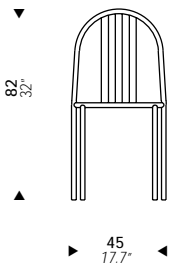

ROBERT MALLET STEVENS

1930

SV04

Stacking side chair with frame in epoxy enamel tubular steel in a variety of colors. Seat is epoxy enameled sheet metal.

Sedia impilabile con struttura e seduta in metallo laccato.