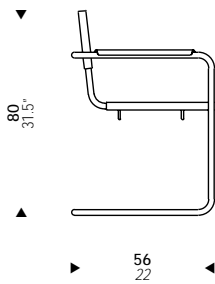

MART STAM  
1926-29

ST44  
ST65

Side chair and arm chair  
with chrome plated  
tubular steel frame. Seat,  
back and arms in saddle  
leather in a variety of  
colors.

Sedia e poltroncina in  
tubo di acciaio cromato  
seduta, schienale e  
braccioli in cuoio.