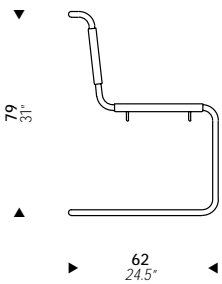

MART STAM  
1926-29

ST44  
ST65

Side chair and arm chair  
with chrome plated  
tubular steel frame. Seat,  
back and arms in saddle  
leather in a variety of  
colors.

Sedia e poltroncina in  
tubo di acciaio cromato  
seduta, schienale e  
braccioli in cuoio.